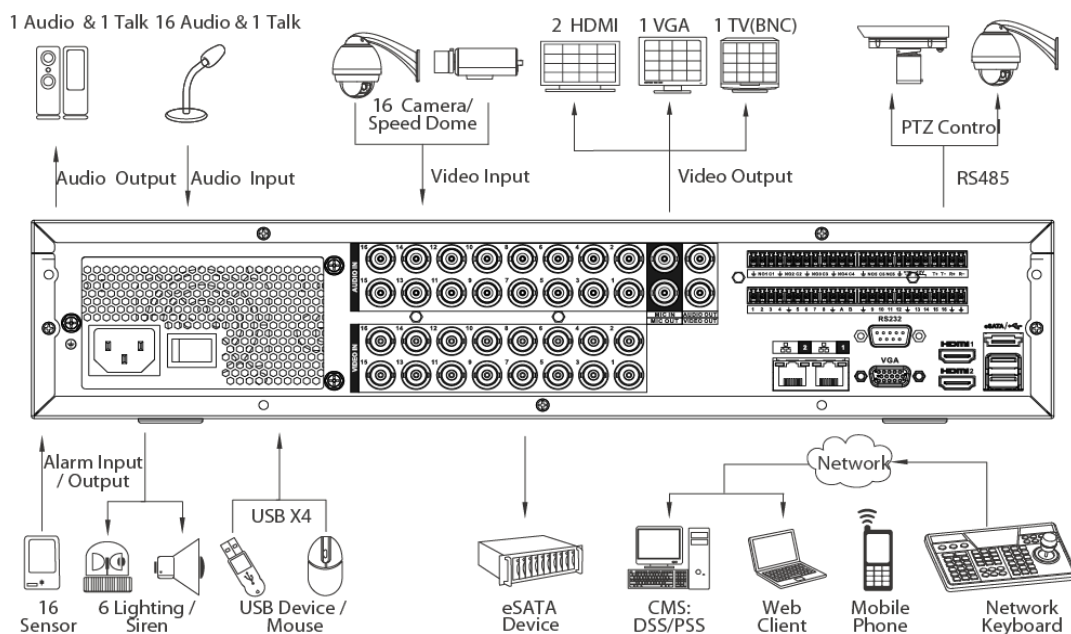

DH-HCVR8816S-S3

	Digital zoom
Backup Mode	USB Device/Internal SATA burner/Network
Network	
Ethernet	2 Gigabit ports
Network Functions	HTTP, IPv4/IPv6, TCP/IP, UPNP, RTSP, UDP, SMTP, NTP, DHCP, DNS, PPPOE, DDNS, FTP, IP Filter, SNMP, P2P
Max. User Access	128 users
Smart Phone	iPhone, iPad, Android, Windows Phone
Storage	
Internal HDD	8 SATA ports, up to 64TB, 1 eSATA
Auxiliary Interface	
USB Interface	4 ports (2 Rear USB3.0, 2 Front USB2.0)
RS232	1 port, For PC communication & Keyboard
RS485	1 port, For PTZ control
General	
Power Supply	AC100V-240V,50/60Hz
Power Consumption	≤40W(without HDD)
Working Environment	-10°C ~ +55°C / 10%~90%RH / 86~106kpa
Dimension(W×D×H)	2U, 440mm×460mm×89mm
Weight	7.5KG(without HDD)

System Connection

Take HCVR8816S-S3 as an example

Dahua Technology Co., Ltd.

1199' BinAn Road, Binjiang District, Hangzhou, China

Tel: +86-571-87688883

Fax: +86-571-87688815

Email: overseas@dahuatech.com

www.dahuatech.com

*Design and specifications are subject to change without notice.

© 2015 Dahua Technology Co., Ltd.